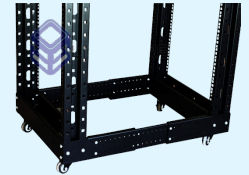

Open RACK

Product Name

LB 32U 4Stand OPen Rack

Model Number

LB.DR.32.66.12

LIGHT BREEZE Standard Open Rack, 32U Standard Scope of Supply

- 600 x 600 (Up to 1000 flexible) x 1610mm (Width x Dept. x Height)
- Whole non welded frame structure is stable and firm
- 1 Packet of M6 Cage Nuts Assembly
- Finish with Epoxy Powder Coating.

Core Features

- Non welded frame, reliable structure, flat packing
- 4 wheel with lock
- Adjustable feet and heavy duty castors (Optional)
- Maximun usable depth 1000mm
- 19" standard installation

Type:

19" Inch Standard

Dimensions:

Width : 600mm

Depth : 600mm (Up to 1000 mm flexible)

Height : 1610mm

Packing Dimensions:

670*1640

Materials:

SPCC colled rolled steel

Thickness: mounting profiles 2mm

Colour:

Fully powder coated

Black: RAL9004

Loading Capacity:

Static loading: 800KG

Ordering: